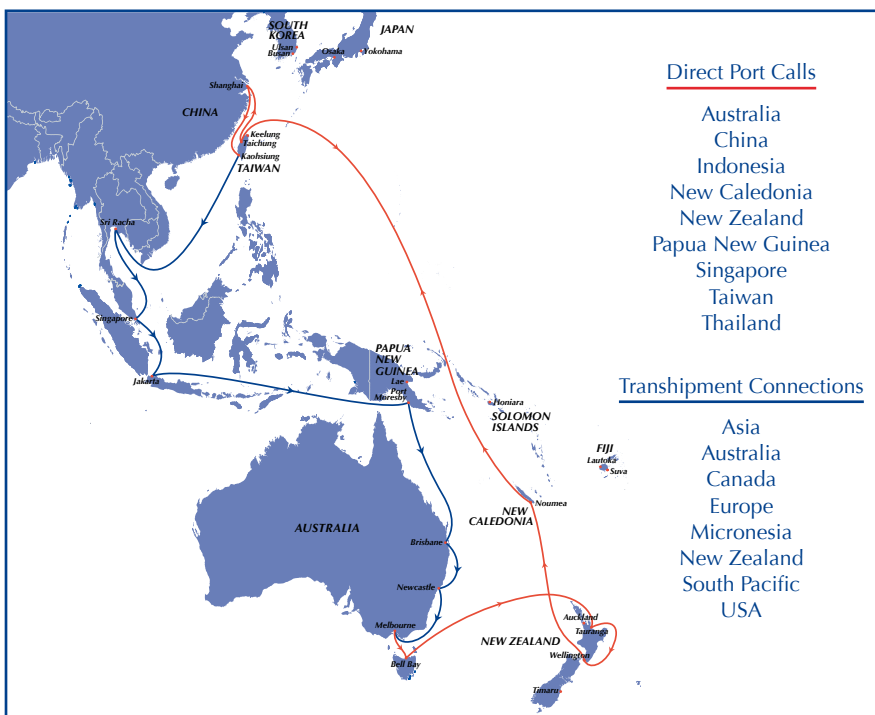

Please refer to our weekly schedule for latest transits and port call details
Please contact your local representative for further information

AUSTRALIA
Phone: 1300 550 505
Enquiries: info@swireshipping.com

TASMANIA
Phone: +61 3 6432 2990
Enquiries: tcs@tascargo.com.au